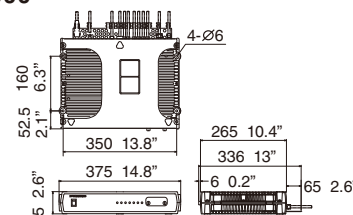

FELCOM250 Antenna Unit FB-1250

6.5 kg
14.3 lb

FELCOM500 Antenna Unit FB-1500 (with an attachment)

21 kg
46.3 lb

FleetBroadband System Configuration

FELCOM250/500 Communication Unit FB-2000

4.1 kg
9 lb

IP Handset FB-8000