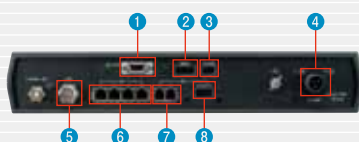

Features of FELCOM250/FELCOM500

- ▶ **IP handsets and Incoming Indicators (option) can be integrated through Ethernet**
 - Multiple IP handsets can be incorporated into the network by using the switching hub
 - Different ringtones can be set for each of the communication lines for easy recognition of the incoming calls
- ▶ **IP-PBX incorporated**
 - Comprehensive selection of telephone exchange functions available, i.e., internal communication lines, incoming call routing, etc.
 - Wide range of incoming call setting available, i.e., group call function, etc.
- ▶ **Incoming call routing allows for assignment of multiple extension numbers to each of the handsets onboard for each voice line with a single SIM card**
 - Any incoming calls can be routed to any handsets in a ship according to the extension numbers assigned
- ▶ **Built-in NAT router facilitates smooth network integration to the Internet**
- ▶ **Wide variety of security settings available, i.e., firewall, IP filter, etc.**
- ▶ **No dedicated software required for configuration setup (web server function incorporated)**
 - Configuration setup can be done by using web browser
- ▶ **Supports PPPoE to facilitate automatic dial-up connection/disconnection via applications**
- ▶ **Wide variety of interface options available for communication unit FB-2000**
- ▶ **Simplified installation through a compact antenna unit**
 - FELCOM250 antenna diameter 41.0 cm, weighing around 6 kg
 - FELCOM500 antenna diameter 65.3 cm, weighing around 20 kg

FB-2000 Communication Unit

▼ Back

▼ Front

- 1 RS-232C port ▶▶▶ ISDN UDI/RDI
- 2 NMEA in/out (NMEA0183 ver.2) ▶▶▶ Navigation equipment
- 3 Alarm output ▶▶▶ Alarm equipment
- 4 Power Supply
- 5 Antenna Unit (Antenna cable length selectable 30 m or 50 m)
- 6 LAN ports ▶▶▶ IP Handsets, PC/network equipment, telephone hub
- 7 Telephone RJ11 ▶▶▶ Telephones and G3FAX
- 8 Telephone Phoenix ▶▶▶ Telephones and G3FAX
- 9 USIM card slot