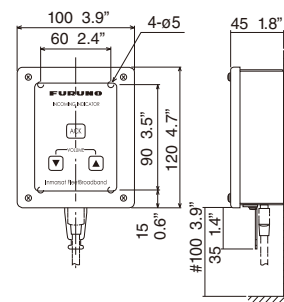

FELCOM250 Antenna Unit FB-1250

6.5 kg
14.3 lb

FELCOM500 Antenna Unit FB-1500 (with an attachment)

21 kg
46.3 lb

FleetBroadband System Configuration

FELCOM250/500 Communication Unit FB-2000

4.1 kg
9 lb

IP Handset FB-8000

0.38 kg
0.83 lb

Incoming Indicator FB-3000

0.37 kg 0.81 lb

All brand and product names are registered trademarks, trademarks, or service marks of their respective holders. SPECIFICATIONS SUBJECT TO CHANGE WITHOUT NOTICE