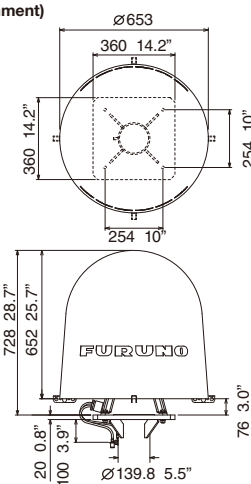

FELCOM500 Antenna Unit FB-1500 (with an attachment)

21 kg
46.3 lb