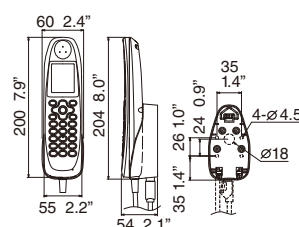

Specifications of FELCOM250/500

| Product Name | | Inmarsat FleetBroadband | |
|------------------------------|--|--|------------------------------|
| Model | | FELCOM250 | FELCOM500 |
| General | | | |
| Transmitting Frequency | | 1626.5 - 1660.5 MHz | |
| Receiving Frequency | | 1525.0 - 1559.0 MHz | |
| Interface | | | |
| Ethernet | RJ45 | 4 ports | |
| 2-wire analog telephone | RJ11 | 2 ports | |
| | Phoenix 4 pin | 2 ports | |
| NMEA in/out | Phoenix 5 pin (NMEA0183 ver.2) | 1 port | |
| Alarm output | Phoenix 3 pin Contact (Normal Close) | 1 port | |
| USIM/SIM | Plug in type | 1 port | |
| RS-232 | EIA574 | 1 port | |
| L-band output | BNC | 1 port | |
| Communication Service | | | |
| Voice | | 4 kbps circuit switched (AMBE+2 codec) | |
| | | ISDN 3.1 kHz | |
| Data | ISDN (UDI/RDI) | — | 56/64 kbps |
| | Standard IP (Best Effort Delivery) | 284 kbps (RX), 225 kbps (TX) | 432 kbps (RX), 372 kbps (TX) |
| | Streaming IP (Guaranteed Service Rate) | 8, 16, 32, 64, 128 kbps | 8, 16, 32, 64, 128, 256 kbps |
| SMS | Up to 160 characters | | |
| Environment | | | |
| Temperature | Antenna Unit | -25°C - +55°C | |
| | Communication Unit | -25°C - +55°C | |
| Storage Temperature | +70°C | | |
| Waterproofing | Antenna Unit | IP56 | |
| | Roll | ± 30°/8 sec | |
| Ship's motion | Pitch | ± 10°/6 sec | |
| | Yaw | ± 8°/50 sec | |
| | Rate of Turn | ± 6°/1 sec | |
| Ship's Speed | 30 knot | | |
| Power Supply | | | |
| Power Supply | DC 10.8 - 31.2 V | | |

FELCOM250 Antenna Unit FB-1250

6.5 kg
14.3 lb

FELCOM500 Antenna Unit FB-1500 (with an attachment)

21 kg
46.3 lb

FleetBroadband System Configuration

FELCOM250/500 Communication Unit FB-2000

4.1 kg
9 lb

IP Handset FB-8000

0.38 kg
0.83 lb

Incoming Indicator FB-3000

0.37 kg 0.81 lb

All brand and product names are registered trademarks, trademarks, or service marks of their respective holders. SPECIFICATIONS SUBJECT TO CHANGE WITHOUT NOTICE