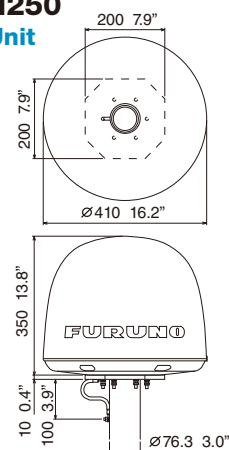

Specifications of FELCOM250/500

Product Name		Inmarsat FleetBroadband	
Model		FELCOM250	FELCOM500
General			
Transmitting Frequency		1626.5 - 1660.5 MHz	
Receiving Frequency		1525.0 - 1559.0 MHz	
Interface			
Ethernet	RJ45	4 ports	
2-wire analog telephone	RJ11	2 ports	
	Phoenix 4 pin	2 ports	
NMEA in/out	Phoenix 5 pin (NMEA0183 ver.2)	1 port	
Alarm output	Phoenix 3 pin Contact (Normal Close)	1 port	
USIM/SIM	Plug in type	1 port	
RS-232	EIA574	1 port	
L-band output	BNC	1 port	
Communication Service			
Voice		4 kbps circuit switched (AMBE+2 codec)	
		ISDN 3.1 kHz	
Data	ISDN (UDI/RDI)	—	56/64 kbps
	Standard IP (Best Effort Delivery)	284 kbps (RX), 225 kbps (TX)	432 kbps (RX), 372 kbps (TX)
	Streaming IP (Guaranteed Service Rate)	8, 16, 32, 64, 128 kbps	8, 16, 32, 64, 128, 256 kbps
SMS	Up to 160 characters		
Environment			
Temperature	Antenna Unit	-25°C - +55°C	
	Communication Unit	-25°C - +55°C	
Storage Temperature	+70°C		
Waterproofing	Antenna Unit	IP56	
	Roll	± 30°/8 sec	
Ship's motion	Pitch	± 10°/6 sec	
	Yaw	± 8°/50 sec	
	Rate of Turn	± 6°/1 sec	
Ship's Speed	30 knot		
Power Supply			
Power Supply	DC 10.8 - 31.2 V		

FELCOM250 Antenna Unit FB-1250

6.5 kg
14.3 lb