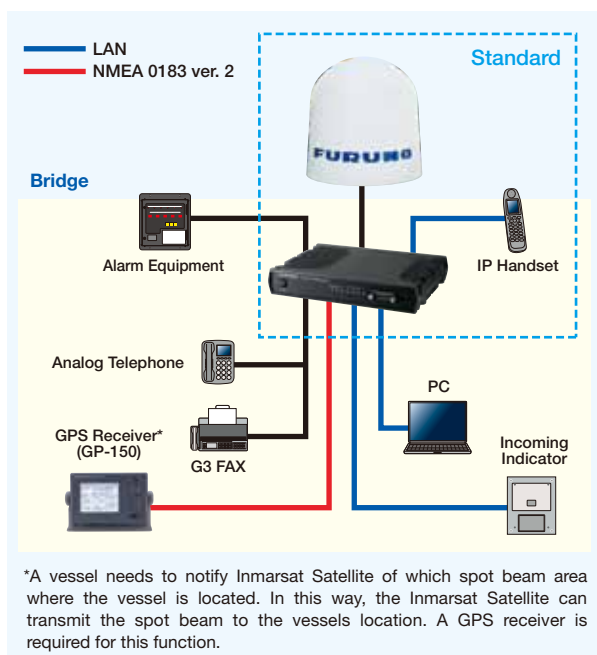

FB-2000 Communication Unit

▼ Back

▼ Front

- 1 RS-232C port ▶▶▶ ISDN UDI/RDI
- 2 NMEA in/out (NMEA0183 ver.2) ▶▶▶ Navigation equipment
- 3 Alarm output ▶▶▶ Alarm equipment
- 4 Power Supply
- 5 Antenna Unit (Antenna cable length selectable 30 m or 50 m)
- 6 LAN ports ▶▶▶ IP Handsets, PC/network equipment, telephone hub
- 7 Telephone RJ11 ▶▶▶ Telephones and G3FAX
- 8 Telephone Phoenix ▶▶▶ Telephones and G3FAX
- 9 USIM card slot

FELCOM250 Antenna Unit FB-1250

6.5 kg
14.3 lb

FELCOM500 Antenna Unit FB-1500 (with an attachment)

21 kg
46.3 lb

FleetBroadband System Configuration

FELCOM250/500 Communication Unit FB-2000

4.1 kg
9 lb

IP Handset FB-8000